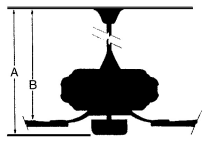

MEASUREMENTS

Blade Finish:	Reversible Blades:				
	No				
Blade Material:	Slope:				
Plywood Construction	Yes				
Blade Sweep:	No. of Blades:	Blade Pitch:	Hanging Weight:		
60"	5	12 DEGREES	22.62		
Downrod 1:	Downrod 1	Downrod 2:	Downrod 2		
6.	Outside Dia:		Outside Dia:		
	.75				
Ceiling to Lowest Point: (Dim A)	Ceiling to Blade (Dim B)	Lead Wire:	Motor Size:		
15.0	12.75	80"	188 X 20mm		
RPM:	Low	Low/Med.	Medium	Med/High	High
Amps:	42				153
Watts:	0.24				0.71
CFM:	9.94				84.46
CFM/Watts:	1497.0				6417.0
	150.6				75.98