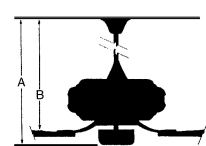

Image File Name: **F410L-WH.jpg**

MEASUREMENTS

Blade Finish:		Reversible	
		Blades:	
		No	
Blade Material:		Slope:	
ABS		Yes	
Blade Sweep:	No. of Blades:	Blade Pitch:	Hanging Weight:
36"	3	20 DEGREES	14.99
Downrod 1:	Downrod 1	Downrod 2:	Downrod 2
6			
	Outside Dia:		Outside Dia:
	.75		
Ceiling to	Ceiling to Blade	Lead Wire:	Motor Size:
Lowest Point:	(Dim B)	80"	DC/120x20mm
(Dim A)	10.75		
16.0			