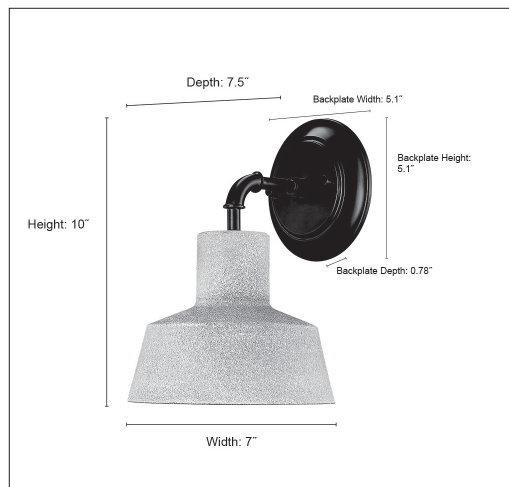

11101

LLOYD ONE LIGHT OUTDOOR WALL SCONCE

FINISH

TC - Textured Cement

DIMENSIONS

Width 7"
Height 10"
Ext. 7.5"
Backplate Width 5.1"
Backplate Height 5.1"
Backplate Depth 0.78"
Weight 1.26 lbs.

MATERIAL

Steel

GLASS

Glass No

LAMPING

Bulbs 1-Medium
Bulb Base Medium (E26)
Watts per Bulb 60W
Voltage 120V
Total Wattage 60W
Bulbs Included No

CERTIFICATION

ETL Listed Wet Location

IDA Certification requires 3000K CCT or lower light sources and for fixture to be fixed mount at 90° to meet International Dark-Sky Association friendly criteria.

ITEM NUMBER

SKU's 11101 TC

11101 TC

Millennium Lighting
105 Declaration Drive
McDonough, GA 30253
www.millenniumlighting.com