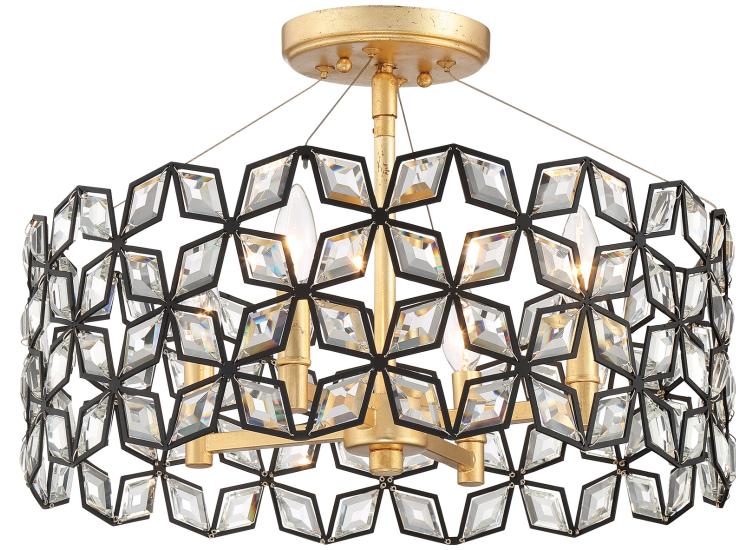

METROPOLITAN[®] LIGHTING FIXTURE CO.

Item # N7843-711	UPC Code: 840254051843
Product Family Name: Brookcrest	Finish: Sand Coal with Gold Leaf
Category: SEMI FLUSH	Category Type: Semi Flush
Certification E212492	
Patents:	
Notes:	

Image File Name: **N7843-711.jpg**

MEASUREMENTS

Width: 20	Length: 20	Height: 12.75	Extension:
Height Adjustable: No	Min Overall Height: 	Max Overall Height: 	Slope: No
Wire Length: 7"	Chain Length: 	Safety Cable Included: No	Net Weight: 9.48
Canopy Width: 6.0	Canopy Height: 1.0	Canopy Length: 6.0	Center to Bottom:
Backplate Width: 	Backplate Height: 	Center to Top: 	

No. of Bulbs: 4	Light Type: B10.5, CAND			
Max Bulb Wattage: 60	Socket: E12, CANDELABRA			
Dimmable: Yes	Ballast: 	Rated Life Hours: 	Photocell Included: No	Bulb/LED Included:
Bulb/LED Included: 	Color Temp.: 	CRI: 	Initial Lumens: 	Delivered Lumens:

Description: CLEAR	Material: GLASS
Part No.: GL7842-C	Quantity: 128
Width: 1.14	Height: 1.97
	Length: 0.43

SHIPPING

Carton Width: 	Carton Height: 	Carton Length:
Carton Weight: 	Carton Cubic Feet: 	Small Package Shippable: Yes
Master Pack Width: 	Master Pack Height: 	Master Pack Length:
Master Pack Weight: 	Master Cubic Feet: 	Multi-Pack: 1
		Master Pack: 1