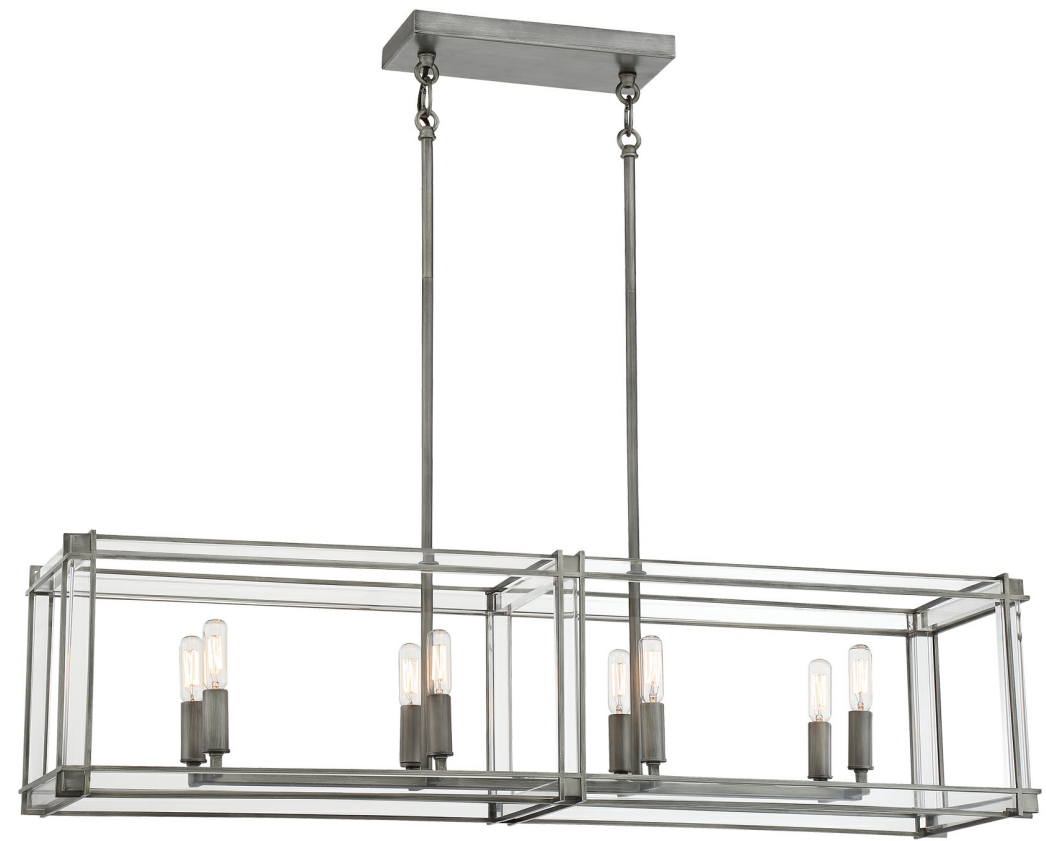

MINKA LAVERY®

Item # 3858-756	UPC Code: 747396114323
Product Family Name: Langen Square	Finish: Antique Nickel Finish with Clear Acrylic
Category: ISLAND LIGHTS	Category Type: Island Light
Certification 3057374	
Patents:	

Notes:

Image File Name: **3858-756.jpg**

MEASUREMENTS

Width: 40	Length: 22	Height: 22	Extension: 10
Height Adjustable: Yes	Min Overall Height: 26.38	Max Overall Height: 68.38	Slope: Yes
Wire Length: 72	Chain Length:	Safety Cable Included: No	Net Weight: 20.33
Canopy Width: 11.5	Canopy Height: 1.0	Canopy Length: 5.0	Center to Bottom:
Backplate Width:	Backplate Height:	Center to Top:	

LAMPING

No. of Bulbs: 8	Light Type: T8			
Max Bulb Wattage: 60	Socket: E12, CANDELABRA			
Dimmable: Yes	Ballast:	Rated Life Hours:	Photocell Included: No	Bulb/LED Included:
Bulb/LED Included:	Color Temp.:	CRI:	Initial Lumens:	Delivered Lumens:

SHADE / GLASS

Description: Clear Acrylic	Material:
Part No.:	Quantity:
Width:	Height:
	Length:

SHIPPING

Carton Width: 12.63	Carton Height: 13.13	Carton Length: 43.0
Carton Weight: 24.55	Carton Cubic Feet: 4.127	Small Package Shippable: Yes
Master Pack Width:	Master Pack Height:	Master Pack Length:
Master Pack Weight:	Master Cubic Feet:	Multi-Pack: 1
		Master Pack: 1