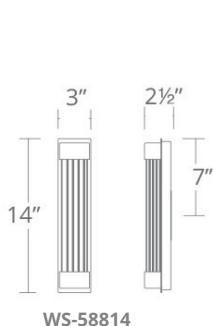

TOWER Interior Sconce

WS-58814 / WS-58820 / WS-58827

MODERN FORMS

WS-58814

WS-58820

WS-58827

Fixture Type: _____

Catalog Number: _____

Project: _____

Location: _____

PRODUCT DESCRIPTION

Featuring an aged brass finish that's right in line with the latest trends, Tower brings understated luxury to every setting. The painstakingly V-cut seeded crystal inset adds a touch of glamour. With LEDs to light the crystal from both ends, plus a bonus hidden uplight or downlight, this sconce delivers the best of both worlds—warm ambience and quality indirect illumination.

FEATURES

- No transformer or driver needed
- **Title 24 Compliant**
- **ADA compliant**
- Color Temperature: 3500K
- Dimmer: ELV
- CRI: 90
- Rated Life: 54,000 hours

SPECIFICATIONS

Construction: V-cut K5 crystal

Light Source: High output LED

Finish: Aged Brass

Standards: ETL & cETL listed

REPLACEMENT GLASS

Part#	Fixture
RPL-GLA-58827	PD-58827
RPL-GLA-58820	PD-58820
RPL-GLA-58814	PD-58814

ORDER NUMBER

Model	Wattage	Voltage	LED Lumens	Delivered Lumens	Finish
WS-58814	14"	15W		504	AB Aged Brass 
WS-58820	20"	16W	120V	618	
WS-58827	27"	16W		671	