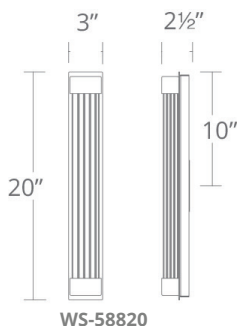

TOWER Interior Sconce

WS-58814 / WS-58820 / WS-58827

MODERN FORMS

WS-58814

WS-58820

WS-58827

Fixture Type: _____

Catalog Number: _____

Project: _____

Location: _____

PRODUCT DESCRIPTION

Featuring an aged brass finish that's right in line with the latest trends, Tower brings understated luxury to every setting. The painstakingly V-cut seeded crystal inset adds a touch of glamour. With LEDs to light the crystal from both ends, plus a bonus hidden uplight or downlight, this sconce delivers the best of both worlds—warm ambience and quality indirect illumination.

FEATURES

- No transformer or driver needed
- **Title 24 Compliant**
- **ADA compliant**
- Color Temperature: 3500K
- Dimmer: ELV
- CRI: 90
- Rated Life: 54,000 hours

SPECIFICATIONS

Construction: V-cut K5 crystal

Light Source: High output LED

Finish: Aged Brass

Standards: ETL & cETL listed

REPLACEMENT GLASS

Part#	Fixture
RPL-GLA-58827	PD-58827
RPL-GLA-58820	PD-58820
RPL-GLA-58814	PD-58814

ORDER NUMBER

Model	Wattage	Voltage	LED Lumens	Delivered Lumens	Finish
WS-58814	14"	15W		504	AB Aged Brass 
WS-58820	20"	16W	120V	618	
WS-58827	27"	16W		671	