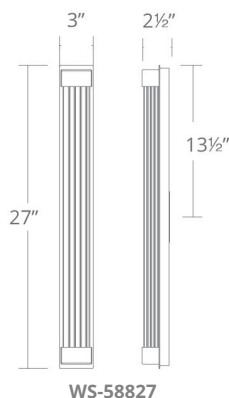

TOWER Interior Sconce

WS-58814 / WS-58820 / WS-58827

MODERN FORMS

WS-58814

WS-58820

WS-58827

Fixture Type: _____

Catalog Number: _____

Project: _____

Location: _____

PRODUCT DESCRIPTION

Featuring an aged brass finish that's right in line with the latest trends, Tower brings understated luxury to every setting. The painstakingly V-cut seeded crystal inset adds a touch of glamour. With LEDs to light the crystal from both ends, plus a bonus hidden uplight or downlight, this sconce delivers the best of both worlds—warm ambience and quality indirect illumination.

FEATURES

- No transformer or driver needed
- **Title 24 Compliant**
- **ADA compliant**
- Color Temperature: 3500K
- Dimmer: ELV
- CRI: 90
- Rated Life: 54,000 hours

SPECIFICATIONS

Construction: V-cut K5 crystal

Light Source: High output LED

Finish: Aged Brass

Standards: ETL & cETL listed

REPLACEMENT GLASS

Part#	Fixture
RPL-GLA-58827	PD-58827
RPL-GLA-58820	PD-58820
RPL-GLA-58814	PD-58814

ORDER NUMBER

Model	Wattage	Voltage	LED Lumens	Delivered Lumens	Finish
WS-58814	14"	15W		504	AB Aged Brass 
WS-58820	20"	16W	120V	618	
WS-58827	27"	16W		671	