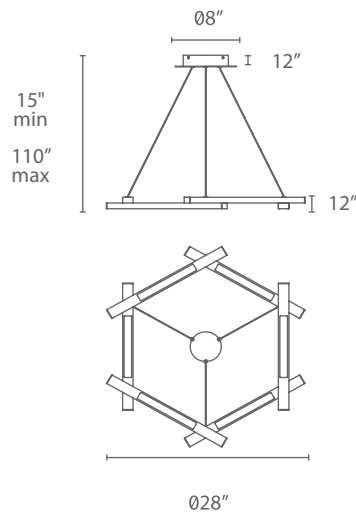

METRIC – model: PD-437

LED Interior Chandeliers

MODERN FORMS

Fixture Type:

Catalog Number:

Project: _____

Location: _____

PRODUCT DESCRIPTION

Hexagonal shaped chandelier imbued with an array of six linear elements with robust down lighting for dining areas and lobbies in residential and hospitality locations. Aluminum construction aligned with unique precision designed for a layered look. Full range dimming. Brushed aluminum and brushed anodized black finishes offered. Also available in impressive 38" and 48" sizes.

FEATURES

- ETL & cETL damp location listed
- Aluminum construction
- Transformer located in canopy
- 277V option available (special order)
- Full range dimming when used with compatible dimmers*
- Downlight only
- 50,000 hour rated life
- Color Temp: 3000K
- CRI: 90

SPECIFICATIONS

Construction: Aluminum

Light Source: High output LED.

Finish: Brushed Aluminum (AL), Anodized Black (BK)

Standards: ETL & cETL damp location listed, CEC Title 24 Compliant

ORDER NUMBER

	Length	Wattage	Voltage	LED Lumens	Delivered Lumens	Finish
PD-43728	28"	66W	120V	5400	1950	AL <i>Brushed Aluminum</i> BK <i>Anodized Black</i>

Example: **PD-43728-AL**

For 277V special order add an "F" before the finish: **PD-43728F-AL**

modernforms.com
Phone (800) 526.2588
Fax (800) 526.2585

Headquarters/Eastern Distribution Center
44 Harbor Park Drive
Port Washington, NY 11050

Central Distribution Center
1600 Distribution Ct
Lithia Springs, GA 30122

Western Distribution Center
1750 Archibald Avenue
Ontario, CA 91760