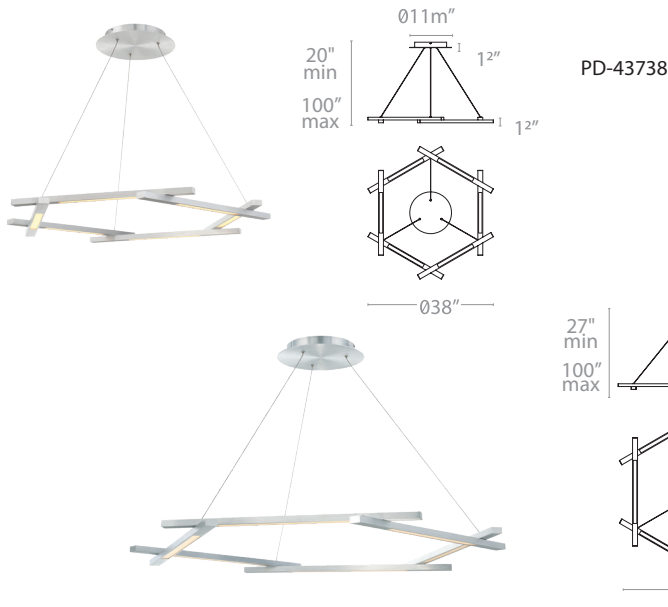

METRIC – model: PD-437

LED Interior Chandeliers

MODERN FORMS

PD-43738

Fixture Type:

Catalog Number:

Project: _____

Location: _____