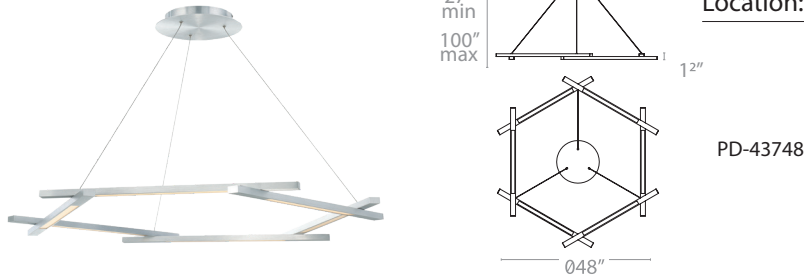

FEATURES

- ETL & cETL damp location listed
- Aluminum construction
- Transformer located in canopy
- 277V option available (special order)
- Full range dimming when used with compatible dimmers*
- Downlight only
- 50,000 hour rated life
- Color Temp: 3000K
- CRI: 90

SPECIFICATIONS

Construction: Aluminum

Light Source: High output LED.

Finish: Brushed Aluminum (AL), Anodized Black (BK)

Standards: ETL & cETL damp location listed, CEC Title 24 Compliant

ORDER NUMBER

	Length	Wattage	Voltage	LED Lumens	Delivered Lumens	Finish
PD-43728	28"	66W	120V	5400	1950	AL <i>Brushed Aluminum</i> BK <i>Anodized Black</i>

Fixture Type:

Catalog Number:

Project: _____

Location: _____

PD-43748

PRODUCT DESCRIPTION

Innovation comes to light with this unique pendant design. Minimalist styling reveals six linear aluminum constructed elements with functional down light that can be arranged to your specification. Each element reveals modular metal structures with articulated optical acrylic integrating LED technology for energy efficient illumination and superior color rendition. Dims down beautifully. 2 finishes. 3 sizes.