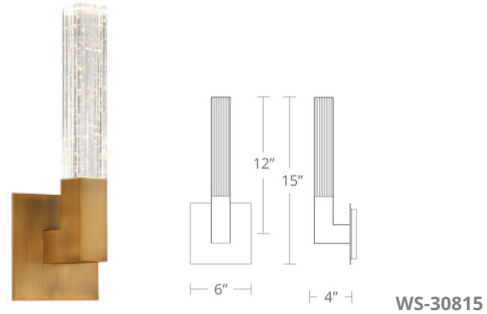

WS-30835

Fixture Type:

Catalog Number:

Project:

Location:

WS-30815

PRODUCT DESCRIPTION

In a luxe aged brass finish, Cinema makes a modern statement that's right in line with the latest trends. Painstakingly V-cut seeded crystal adds understated glamour when it fills with light sourced from high-performance LEDs. With a variety of styles in the family, Cinema creates a matching lighting environment that can pull multiple rooms together.

SPECIFICATIONS

Construction: V-cut K5 crystal

Light Source: High output LED

Finish: Aged Brass

Standards: ETL & cETL listed

ORDER NUMBER

Model	Wattage	Voltage	LED Lumens	Delivered Lumens	Finish
WS-30815	15" 7W	120V-277V	544	423	AB Aged Brass 
WS-30835	35" 21W		953	499	