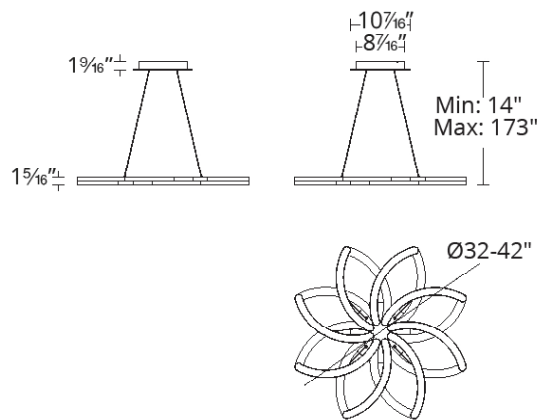

PD-73032

Fixture Type:

Catalog Number:

Project: \_\_\_\_\_

Location: \_\_\_\_\_

**PRODUCT DESCRIPTION**

Spectacular, yet distinctly different looks from one finely-crafted lightpiece. From a bud of concentrated light to a crown of light.

**FEATURES**

- Extends and retracts mechanically from 32" to 42"
- Quick spin-on canopy design with minimal hardware for easy installation
- Universal Driver (120V-277V) concealed within the canopy
- Dimming: ELV, 0-10V, TRIAC
- This power aircraft cables provide an ultra clean look for adjustable suspension height
- Color Temp: 3000K
- CRI: 90

**ORDER NUMBER**

Model	Size	Watt	Voltage	LED Lumens	Delivered Lumens	Finish	Canopy-Interior/Exterior
<b>PD-73032</b>	32"	45W	120V-277V	3679	2366	<b>BK</b> <b>AL</b>	<i>Black</i> <i>Brushed Aluminum</i>