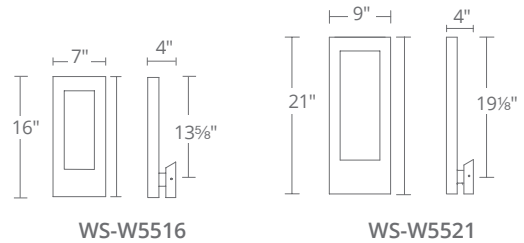

PRODUCT DESCRIPTION

Waning light of day. Indirect LED illumination gives the illusion of twilight. Glare free illumination with ambient and down lighting for safety, security and architectural accent.

FEATURES

- Weather-resistant powder coat
- Up and down illumination
- No transformer or driver needed
- Dimmer: ELV
- Rated Life: 54,000 hours
- Color temp: 3000K
- CRI: 90

SPECIFICATIONS

Construction: Aluminum

Light Source: High output LED

Finish: Black (BK), Bronze (BZ)

Standards: ETL & cETL Wet Location listed, CEC Title 24 Compliant, IP65

ORDER NUMBER

Model	Height	Wattage	Voltage	LED Lumens	Delivered Lumens	Finish
WS-W5516	16"	23W	120V	912	729	BK <i>Black</i>
WS-W5521	21"	32W		1281	890	BZ <i>Bronze</i>

Example: WS-W5516-BZ