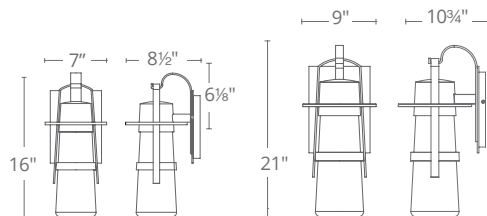

BALTHUS Exterior Sconces

WS-W28514 / WS-W28516 / WS-W28521

MODERN FORMS

Fixture Type: _____

Catalog Number: _____

Project: _____

Location: _____

WS-W28514

WS-W28516

WS-W28521

PRODUCT DESCRIPTION

Heavy hardware exhibits craftsman details. Clear hammered mouth-blown glass creates resplendent splashes of light.

SPECIFICATIONS

Construction: Aluminum

Light Source: High output LED

ORDER NUMBER

Model	Height	Wattage	Voltage	LED Lumens	Delivered Lumens	Finish
WS-W28514	13"	10W		800	349	BK <i>Black</i>
WS-W28516	16 1/2"	12W	120V	1000	403	GH <i>Graphite</i>
WS-W28521	21"	15W		1200	520	ORB <i>Oil Rubbed Bronze</i>