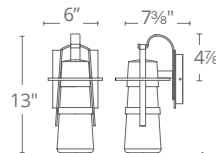

BALTHUS Exterior Sconces

WS-W28514 / WS-W28516 / WS-W28521

MODERN FORMS

Fixture Type: _____

Catalog Number: _____

Project: _____

Location: _____

WS-W28514

PRODUCT DESCRIPTION

Heavy hardware exhibits craftsman details. Clear hammered mouth-blown glass creates resplendent splashes of light.

SPECIFICATIONS

Construction: Aluminum

Light Source: High output LED

Finish: Black (BK), Graphite (GH), Oil Rubbed Bronze (ORB)

Standards: ETL & cETL Wet Location listed, CEC Title 24 Compliant, IP65, Dark Sky friendly

FEATURES

- Mouth blown hammered clear glass
- Weather-resistant powder coat
- No transformer or driver needed
- Dimmer: ELV
- Rated Life: 50,000 hours
- Color temp: 3000K
- 277V option available
- CRI: 90

ORDER NUMBER

Model	Height	Wattage	Voltage	LED Lumens	Delivered Lumens	Finish
WS-W28514	13"	10W		800	349	BK <i>Black</i>
WS-W28516	16 1/2"	12W	120V	1000	403	GH <i>Graphite</i>
WS-W28521	21"	15W		1200	520	ORB <i>Oil Rubbed Bronze</i>

Example: WS-W28514-ORB

For 277V special order, add an "F" before the finish: WS-W28521F-ORB

modernforms.com
Phone (866) 810.6615
Fax (800) 526.2585

Headquarters/Eastern Distribution Center
44 Harbor Park Drive
Port Washington, NY 11050

Central Distribution Center
1600 Distribution Ct
Lithia Springs, GA 30122

Western Distribution Center
1750 Archibald Avenue
Ontario, CA 91760