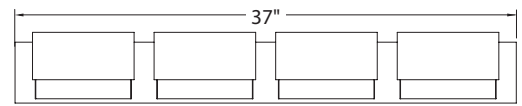

Fixture Type:

Catalog Number:

Project:

Location:

PRODUCT DESCRIPTION

The brilliance of frozen ice. LEDs sparkle and shimmer mesmerizingly through weighty blocks of Piastra glass. One, two, three and four light configurations are offered for luxury baths and powder rooms all available with the ultimate range of dimming controllability.

FEATURES

- ADA Compliant, low profile design
- ETL & cETL listed for Damp Locations
- Up and down illumination
- No transformer or driver required
- **80,000 hour rated life**
- **Color Temp: 3000K**
- **CRI: 90**

SPECIFICATIONS

Construction: Steel construction with Piastra glass

Light Source: High output LED

Dimming: Dims to 10% with an electronic low voltage (ELV) dimmer

Mounting: Mounts directly to junction box

Finish: Chrome (CH)

ORDER NUMBER

Model	Width	# of Lights	Watt	Voltage	LED Lumens	Delivered Lumens	Finish
WS-65	09	9" 1 light	14W	120V	1230	525	CH Chrome
	19	19" 2 lights	29W		2465	1100	
	28	28" 3 lights	44W		3695	1820	
	37	37" 4 lights	61W		4925	2285	

REPLACEMENT GLASS

Inner glass	Fixture
RPL-GLA-6509-02	WS-6509
	WS-6519
	WS-6528
	WS-6537
RPL-GLA-6509-01	WS-6509
	WS-6519
	WS-6528
	WS-6537

Example: **WS-6509-CH**

modernforms.com
Phone (800) 526.2588
Fax (800) 526.2585

Headquarters/Eastern Distribution Center
44 Harbor Park Drive
Port Washington, NY 11050

Central Distribution Center
1600 Distribution Ct
Lithia Springs, GA 30122

Western Distribution Center
1750 Archibald Avenue
Ontario, CA 91760