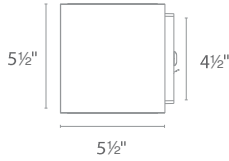

BLOC LED Outdoor

WS-W9201/WS-W9202

MODERN FORMS

Dark Sky Friendly
WS-W9201