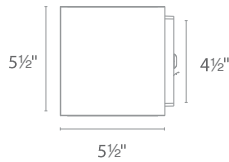

Up & Down
WS-W9202