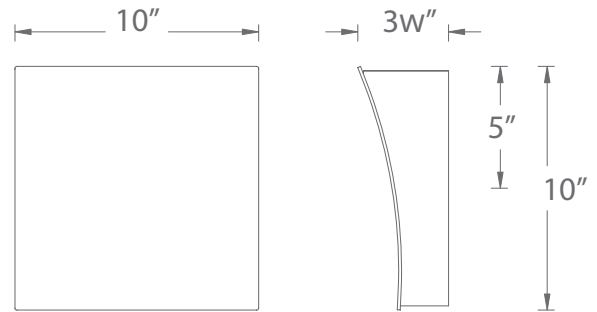

SLIDE Exterior Sconces

WS-27610

MODERN FORMS

Fixture Type:

Catalog Number:

Project:

Location:

PRODUCT DESCRIPTION

SPECIFICATIONS

Construction: Aluminum body

Light Source: High output LED

Finish: Brushed Aluminum (AL), White (WT), Black (BK)

Standards: ETL & cETL Damp Location listed, ADA Compliant

ORDER NUMBER

Model	Height	Wattage	Voltage	LED Lumens	Delivered Lumens	Finish
WS-27610	10"	19W	120V-277V	1409	1161	AL <i>Brushed Aluminum</i> WT <i>White</i> BK <i>Black</i>