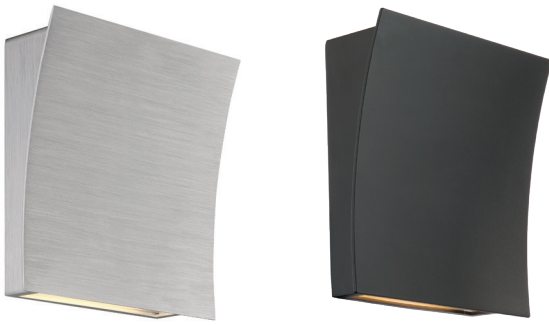

SLIDE Exterior Sconces

WS-27610

MODERN FORMS

Fixture Type:

Catalog Number:

Project:

Location:

PRODUCT DESCRIPTION

A sloped façade adds visual interest to this clean, minimalist sconce, a welcome addition to modern living spaces, restaurants and medical offices. High-performance LEDs inside radiate beautiful light in two directions, and Slide can flip over 180-degrees to get the exact illumination you want. Featuring an industrial-friendly outdoor black, brushed aluminum finish or a modern powder white.

FEATURES

- Can be rotated 180-degrees for alternate mounting option
- Low profile design
- Up and down illumination
- Dimming: ELV
- Universal voltage driver (120V-277V) within fixture
- Rated Life: 54,000 hours
- Color Temp: 3000K (2700K / 3500K available special order)
- CRI: 90

SPECIFICATIONS

Construction: Aluminum body

Light Source: High output LED

Finish: Brushed Aluminum (AL), White (WT), Black (BK)

Standards: ETL & cETL Damp Location listed, ADA Compliant

ORDER NUMBER

Model	Height	Wattage	Voltage	LED Lumens	Delivered Lumens	Finish
WS-27610	10"	19W	120V-277V	1409	1161	AL <i>Brushed Aluminum</i> WT <i>White</i> BK <i>Black</i>