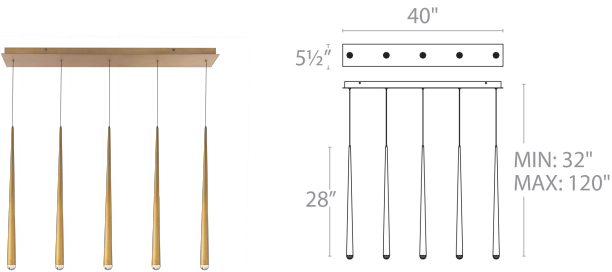

CASCADE Chandeliers & Pendants

PD-41703L / PD-41705L / PD-41723L

MODERN FORMS

PD-41703L

PD-41705L

PD-41723L

Fixture Type:

Catalog Number:

Project:

Location:

PRODUCT DESCRIPTION

A refined take on minimalist glam. Each pendant illuminates beautifully while the jeweled crystal caps, expertly hand-cut, punctuate each piece like a chic yet understated exclamation of luxury. Suspended alone, in pairs or in multiples as a chandelier, Cascade captures the imagination and makes an alluring presentation in restaurants, hotel atriums and residences alike.

FEATURES

- Thin aircraft cables provide an ultra-clean look and are easy to adjust for customized suspension height
- ETL & cETL Damp Location listed
- Hand cut clear crystal
- Universal Driver (120V-277V) concealed within the canopy
- Rated Life: 50,000 hours
- Color Temp: 3500K
- CRI: 90

SPECIFICATIONS

Construction: Steel body with crystal diffuser

Light Source: High output LED

Dimming: ELV (100% - 10%)

Finish: Polished Nickel (PN), Aged Brass (AB), Black (BK)

Standards: ETL & cETL Damp Location listed