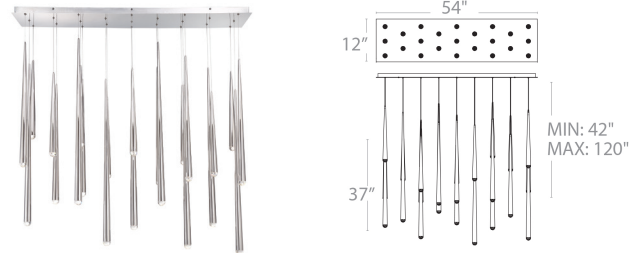

CASCADE Chandeliers & Pendants

PD-41703L / PD-41705L / PD-41723L

MODERN FORMS

PD-41703L

PD-41705L

PD-41723L

Fixture Type:

Catalog Number:

Project:

Location:

PRODUCT DESCRIPTION

A refined take on minimalist glam. Each pendant illuminates beautifully while the jeweled crystal caps, expertly hand-cut, punctuate each piece like a chic yet understated exclamation of luxury. Suspended alone, in pairs or in multiples as a chandelier, Cascade captures the imagination and makes an alluring presentation in restaurants, hotel atriums and residences alike.

FEATURES

- Thin aircraft cables provide an ultra-clean look and are easy to adjust for customized suspension height
- ETL & cETL Damp Location listed
- Hand cut clear crystal
- Universal Driver (120V-277V) concealed within the canopy
- Rated Life: 50,000 hours
- Color Temp: 3500K
- CRI: 90

SPECIFICATIONS

Construction: Steel body with crystal diffuser

Light Source: High output LED

Dimming: ELV (100% - 10%)

Finish: Polished Nickel (PN), Aged Brass (AB), Black (BK)

Standards: ETL & cETL Damp Location listed