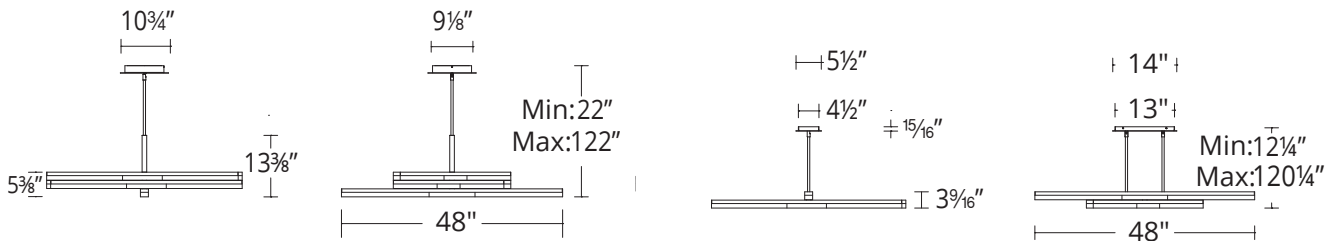

MINX Interior Pendants

MODERN FORMS

PD-81004 / PD-81006

Fixture Type:

Catalog Number:

Project: _____

Location: _____

PRODUCT DESCRIPTION

Remain among the bright stars. Illustrious reclaimed K5 crystal that has been crushed and suspended are set in rods and illuminated throughout by the LEDs discretely hidden in the middle. Perpendicularly set around a pivot point allowing for additional adjustment.

FEATURES

- Articulating stems made of reclaimed K5 crystal
- Universal Driver (120V-277V) concealed within the canopy
- Six 12" and two 6" downrods included for PD-81004; Three 12" and one 6" downrods included for PD-81006 (additional downrods available)
- Dimming: ELV, 0-10V, TRIAC
- Rated Life: 50,000 hours
- Color Temp: 3000K
- CRI: 90

SPECIFICATIONS

Construction: Steel body with K5 crystal insert acrylic

Light Source: High output LED

Finish: Aged Brass (AB), Aged Nickel (AN)

Standards: ETL & cETL, Damp Location listed, Title 24 Compliant