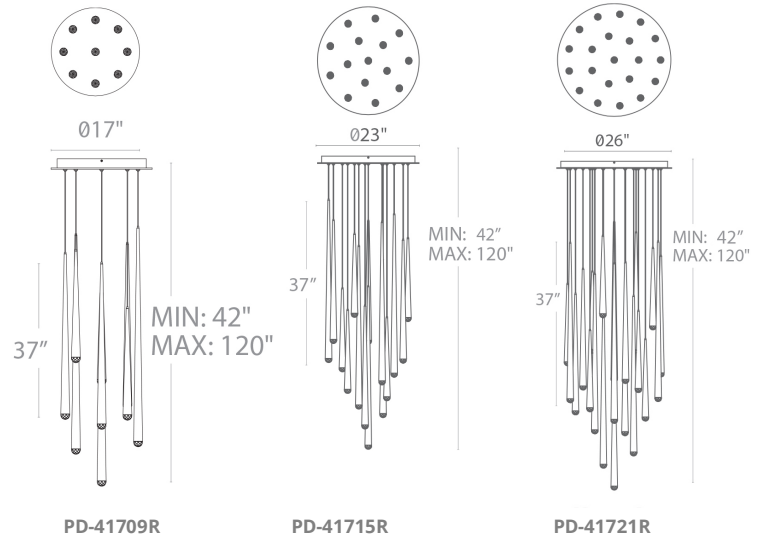

CASCADE Chandeliers & Pendants

PD-41703R / PD-41705R / PD-41709R / PD-41715R / PD-41721R

MODERN FORMS

Fixture Type: _____

Catalog Number: _____

Project: _____

Location: _____

PRODUCT DESCRIPTION

FEATURES

- Thin aircraft cables provide an ultra-clean look and are easy to adjust for customized suspension height
- Universal driver (120V-277V) installed within the Junction Box, driver dimension: 2.8" x 1.3" x 1.2"
- Dimmer: ELV
- CRI: 90
- Rated Life: 50,000 hours

SPECIFICATIONS

Construction: Steel body with crystal diffuser

Light Source: High output LED

Finish: Black, Polished Nickel, Aged Brass

Standards: ETL & cETL listed, Damp Location listed

REPLACEMENT GLASS

Part#	Fixture
RPL-GLA-41719	PD-41703R
	PD-41705R
	PD-41709R
	PD-41715R
	PD-41721R

ORDER NUMBER

Model	# of lights	Wattage	Voltage	LED Lumens	Delivered Lumens	Finish
PD-41703R	3 Lights	21W		1311	1126	
PD-41705R	5 Lights	35W		2185	1876	
PD-41709R	9 Lights	63W	120V-	3933	3377	
PD-41715R	15 Lights	105W	277V	6555	5629	
PD-41721R	21 Lights	147W		9177	7880	
						BK Black PN Polished Nickel AB Aged Brass