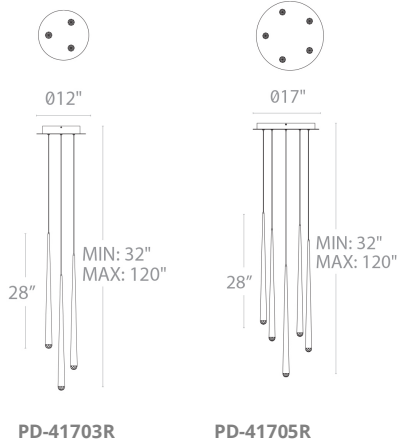

CASCADE Chandeliers & Pendants

PD-41703R / PD-41705R / PD-41709R / PD-41715R / PD-41721R

MODERN FORMS

Fixture Type: _____

Catalog Number: _____

Project: _____

Location: _____

PRODUCT DESCRIPTION

FEATURES

- Thin aircraft cables provide an ultra-clean look and are easy to adjust for customized suspension height
- Universal driver (120V-277V) installed within the Junction Box, driver dimension: 2.8" x 1.3" x 1.2"
- Dimmer: ELV
- CRI: 90
- Rated Life: 50,000 hours

SPECIFICATIONS

Construction: Steel body with crystal diffuser

Light Source: High output LED

Finish: Black, Polished Nickel, Aged Brass

Standards: ETL & cETL listed, Damp Location listed

REPLACEMENT GLASS

Part#	Fixture
RPL-GLA-41719	PD-41703R
	PD-41705R
	PD-41709R
	PD-41715R
	PD-41721R

ORDER NUMBER

Model	# of lights	Wattage	Voltage	LED Lumens	Delivered Lumens	Finish
PD-41703R	3 Lights	21W		1311	1126	
PD-41705R	5 Lights	35W		2185	1876	
PD-41709R	9 Lights	63W	120V-	3933	3377	
PD-41715R	15 Lights	105W	277V	6555	5629	
PD-41721R	21 Lights	147W		9177	7880	
						BK Black PN Polished Nickel AB Aged Brass