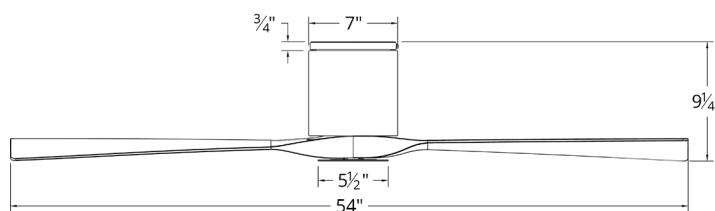

AVIATOR 54" Flush Mounted Fan

FH-W1811-54

MODERN FORMS SMART FANS

PRODUCT DESCRIPTION

Inspired by the golden age of flying, this smart fan takes technology to the next level. Pair it with the exclusive Modern Forms app to save on energy costs and intuitively create schedules that adapt to your behavior. Two simulated wood finishes contrast with the matte black or graphite housings for an understated look in interior or exterior spaces. Available option LED light kit sold separately.

SPECIFICATIONS

Construction: Aluminum
Blade: 13° Pitch, 54" sweep, ABS
Lead Wire: 8"
Hanging Weight: 12.5 lbs
Total Power: 27W
Standards: ETL/cETL Wet Location listed

FEATURES

- 6 fan speeds through both Summer and Winter Modes
- Silent DC motor
- Optional LED light kit sold separately
- Includes RF wall control
- Additional RF wall control for 3, 4-way control sold separately
- Compatible with Modern Forms app

WIRELESS PERFORMANCE

RF Pairing Distance: Up to 30 ft from fan
Wi-Fi Range: Up to 150 ft*

ESTIMATED AIR PERFORMANCE

Airflow: 6744 cubic ft per minute on high
Power: 27 watts on high
Airflow Efficiency: 246 cubic ft per minute per watt
RPM: 170 RPMs on high

ORDER NUMBER

Model	Housing		Blade	
FH-W1811-54	GH	<i>Graphite</i>	DK	<i>Distressed Koa</i>
	MB	<i>Matte Black</i>	WG	<i>Weathered Gray</i>

OPTIONAL LUMINAIRE (Sold Separately)

Model	Finish	
F-1811-LED	GH	<i>Graphite</i>
	MB	<i>Matte Black</i>

Example: FH-W1811-54-GH/DK

*Results may vary based on application and surroundings.

Example: F-1811-LED-GH

modernforms.com
Phone (866) 810.6615
Fax (800) 526.2585

Headquarters/Eastern Distribution Center
44 Harbor Park Drive
Port Washington, NY 11050

Central Distribution Center
1600 Distribution Ct
Lithia Springs, GA 30122

Western Distribution Center
1750 Archibald Avenue
Ontario, CA 91760