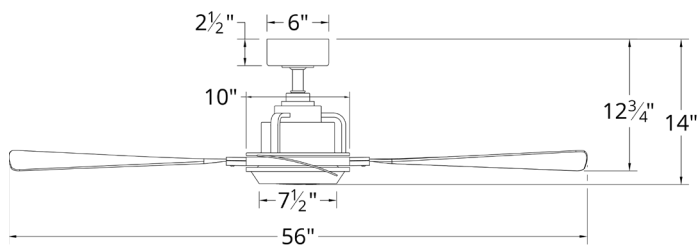

OSPREY 56" Ceiling Fan

FR-W1817-56L

MODERN FORMS SMART FANS

PRODUCT DESCRIPTION

Pairing wood-finished blades with a polished metal housing is always a good idea, and it gives this fan a classic-meets-contemporary look that's perfect for transitional spaces. Powered by a highly efficient DC motor, the blades run extra quiet and save on energy costs- DC is 70% more efficient than AC. A Fresnel glass lens with frosted interior optically maximizes the light extraction of the powerful LED luminaire to give this smart fan a fully functional luxe touch.

SPECIFICATIONS

Construction: Aluminum
Blade: 13° Pitch, 56" sweep, ABS
Downrod: 1" O.D. x 4.5"H included
Mounting Slope: Up to 30°
Lead Wire: 80"
Hanging Weight: 17 lbs
Total Power: 34W
Standards: ETL/cETL Wet Location listed

FEATURES

- 6 fan speeds through both Summer and Winter Modes
- Silent DC motor
- Optional LED light kit included
- Includes RF wall control
- Additional RF wall control for 3, 4-way control sold separately
- Compatible with Modern Forms app

LIGHT KIT PERFORMANCE

Light Source: LED
Light Wattage: 13W
Dimming: Integrated
Color Temperature: 3000K (2700K / 3500K options available)
Rated Life: 50,000 Hours
Standards: Title 24 JA8-2016 Compliant

ESTIMATED AIR PERFORMANCE

Airflow: 6278 cubic ft per minute on high
Power: 21 watts on high
Airflow Efficiency: 209 cubic ft per minute per watt
Revolutions Per Minute: 157 RPMs on high

WIRELESS PERFORMANCE

RF Pairing Distance: Up to 30 ft from fan
Wi-Fi Range: Up to 150 ft*

ORDER NUMBER

Model	LED Lumens	Delivered Lumens	Housing		Blade	
FR-W1817-56L	1110	610	GH	Graphite	DW	Dark Walnut
			OB	Oil Rubbed Bronze	WG	Weathered Gray

Example: **FR-W1817-56L-GH/DW**

For 2700K add "27"; 3500K add "35" before the finish: **FR-W1817-56L270BDW**

*Results may vary based on application and surroundings.

modernforms.com
Phone (866) 810.6615
Fax (800) 526.2585

Headquarters/Eastern Distribution Center
44 Harbor Park Drive
Port Washington, NY 11050

Central Distribution Center
1600 Distribution Ct
Lithia Springs, GA 30122

Western Distribution Center
1750 Archibald Avenue
Ontario, CA 91760