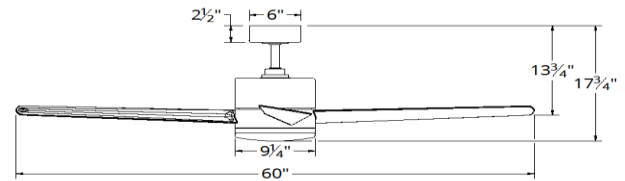

WINDFLOWER 60" Ceiling Fan

FR-W1815-60L

MODERN FORMS SMART FANS

PRODUCT DESCRIPTION

As bold and beautiful as a classic Holland windmill, this contemporary twelve-blade design is perfect for mid-sized and larger spaces with its 60 inch or 80 inch blade sweeps. Control everything from the palm of your hand with our Wi-Fi-connected Modern Forms app- no one else in the industry can match this combination of style and intuitive technology. Available in three sleek finishes, Windflower makes life easier and more beautiful every day.

SPECIFICATIONS

Construction: Aluminum
Blade: 12° Pitch, 60" sweep, ABS
Downrod: 1" O.D. x 6"H included
Mounting Slope: Up to 30°
Lead Wire: 80"
Hanging Weight: 34.5 lbs
Total Power: 72.5W
Standards: ETL/cETL Wet Location listed

FEATURES

- 6 fan speeds through both Summer and Winter Modes
- Silent DC motor
- Optional LED light kit included
- Includes RF wall control
- Additional RF wall control for 3, 4-way control sold separately
- Compatible with Modern Forms app

LIGHT KIT PERFORMANCE

Light Source: LED
Light Wattage: 23.5W
Dimming: Integrated
Color Temperature: 3000K (2700K / 3500K options available)
Rated Life: 50,000 Hours
Standards: Title 24 JA8-2016 Compliant

ESTIMATED AIR PERFORMANCE

Airflow: 8840 cubic ft per minute on high
Power: 49 watts on high
Airflow Efficiency: 180 cubic ft per minute per watt
Revolutions Per Minute: 128 RPMs on high

WIRELESS PERFORMANCE

RF Pairing Distance: Up to 30 ft from fan
Wi-Fi Range: Up to 150 ft*

ORDER NUMBER

Model	LED Lumens	Delivered Lumens	Housing		Blade	
FR-W1815-60L	2041	1080	OB	<i>Oil Rubbed Bronze</i>	DW	<i>Dark Walnut</i>
			GH	<i>Graphite</i>	WG	<i>Weathered Gray</i>
			MB	<i>Mate Black</i>	DK	<i>Distressed Koa</i>

Example: **FR-W1815-60L-GH/WG**

For 2700K add "27"; 3500K add "35" before the finish: **FR-W1815-60L27MBDK**

*Results may vary based on application and surroundings.

modernforms.com
Phone (866) 810.6615
Fax (800) 526.2585

Headquarters/Eastern Distribution Center
44 Harbor Park Drive
Port Washington, NY 11050

Central Distribution Center
1600 Distribution Ct
Lithia Springs, GA 30122

Western Distribution Center
1750 Archibald Avenue
Ontario, CA 91760