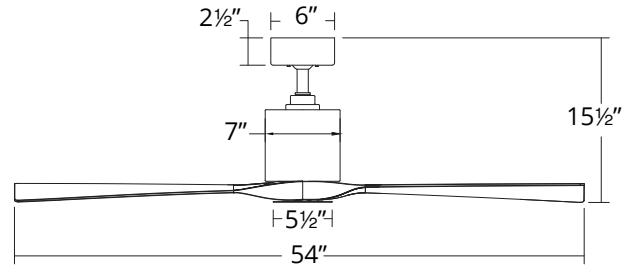

AVIATOR 5

FR-W1811-5

54" Ceiling Fan

MODERN FORMS SMART FANS

PRODUCT DESCRIPTION

Inspired by the golden age of flying, this smart fan takes technology to the next level. Pair it with the exclusive Modern Forms app to save on energy costs and intuitively create schedules that adapt to your behavior. Two simulated wood finishes contrast with the matte black or graphite housings for an understated look in interior or exterior spaces. Available option LED light kit sold separately.

FEATURES

- 6 fan speeds through both Summer and Winter Modes
- Silent DC motor
- Optional LED luminaire sold separately (F-1811-5-LED-**)
- Includes BT wall control
- Optional remote control sold separately
- Compatible with Modern Forms app

AIRFLOW/ENERGY EFFICIENCY

Weighted-Average/High Airflow CFM:	5638/8418
Weighted-Average/High Energy Use (W):	24/34
Estimated Yearly Energy Cost ($):	6
Weighted-Average/High Efficiency (CFM/W):	233/238
Max RPM:	161

WIRELESS PERFORMANCE

Wi-Fi Range:	Up to 150 ft*
Bluetooth Range:	Up to 150 ft*

ORDER NUMBER

Model	Housing	Blade
FR-W1811-5	GH Graphite	WG Weathered Gray DK Distressed Koa
	MB Matte Black	

Example: FR-W1811-5-MB/DK

*Results may vary based on application and surroundings.

*This fan comes uni-pack - blade select options are not available

The Modern Forms app synchronizes seamlessly with smart home devices you already own

modernforms.com
Phone (800) 526.2588
Fax (800) 526.2585

Headquarters/Eastern Distribution Center
44 Harbor Park Drive
Port Washington, NY 11050

Central Distribution Center
1600 Distribution Ct
Lithia Springs, GA 30122

Western Distribution Center
1750 Archibald Avenue
Ontario, CA 91760

SPECIFICATIONS

Construction:	Aluminum, ABS
Blade:	14° Pitch, 54" sweep
Downrod:	1" O.D. x 4.5"H included
Mounting Slope:	Up to 30°
Wire:	80"
Hanging Weight:	23 lbs
Total Power:	35W
Standards:	UL/cUL Wet Location listed, Title 24 JA8-2016 Compliant, Title 20, Energy Star rated
Motor Type:	125 x 20 sensorless DC motor

LUMINAIRE PERFORMANCE

Light Source:	LED
Light Wattage:	13W
Lumens/Delivered Lumens:	1600/846
Dimming:	Integrated
CRI:	90
Color Temperature:	3000K (2700K/3500K options available)
Rated Life:	50,000 hours

OPTIONAL LUMINAIRE (Sold Separately)

Model	Finish	
F-1811-5-LED	GH Graphite	
	MB Matte Black	

Example: F-1811-5-LED-GH