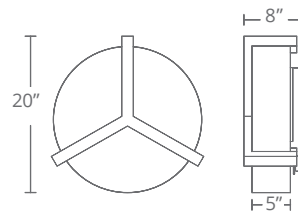

**SEGMENT** Flush Mount  
FM-83922

**MODERN FORMS**

Fixture Type:

Catalog Number:

Project: \_\_\_\_\_

Location: \_\_\_\_\_

**PRODUCT DESCRIPTION**

A delicate pairing of fabric and wood structures. The wood embraces a clean white linen shade for architectural detailing. Dark walnut brackets combine a feeling of pleasant warmth with design appeal and artisanal craftsmanship.