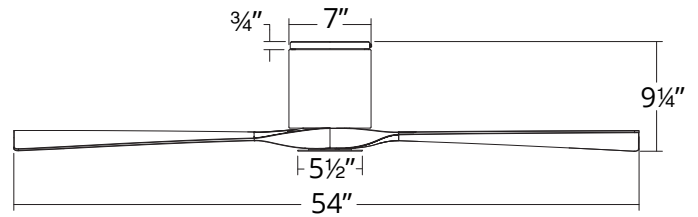

AVIATOR 5 FLUSH

FH-W1811-5

54" 5 Blade Flush Mount Fan

MODERN FORMS SMART FANS

PRODUCT DESCRIPTION

Inspired by the golden age of flying, this smart fan takes technology to the next level. Pair it with the exclusive Modern Forms app to save on energy costs and intuitively create schedules that adapt to your behavior. Two simulated wood finishes contrast with the matte black or graphite housings for an understated look in interior or exterior spaces. Available option LED luminaire kit sold separately.

FEATURES

- 6 fan speeds through both Summer and Winter Modes
- Silent DC motor
- Luminaire sold separate (F-1811-5-LED-**)
- Includes BT wall control
- Optional remote control with wall cradle sold separately
- Additional wall control for 3, 4-way control sold separately
- Compatible with Modern Forms app

AIRFLOW/ENERGY EFFICIENCY

Weighted-Average/High Airflow CFM:	5296/7822
Weighted-Average/High Energy Use (W):	20/27
Estimated Yearly Energy Cost ($):	7
Weighted-Average/High Efficiency (CFM/W):	198/198
Max RPM:	161

ORDER NUMBER

Model	Housing	Blade
FH-W1811-5	GH Graphite	WG Weathered Gray DK Distressed Koa
	MB Matte Black	

Example: FH-W1811-5-MB/DK

- *Results may vary based on application and surroundings.
- *This fan comes uni-pack - blade select options are not available

SPECIFICATIONS

Construction:	Aluminum/ABS
Blade:	13° Pitch, 54" sweep
Wire:	8"
Hanging Weight:	12.5 lbs
Total Power:	27W
Standards:	UL/cUL Wet Location listed, Title 24 JA8-2016 Compliant, Title 20, Energy Star rated
Motor Type:	125 x 20 sensorless DC motor

WIRELESS PERFORMANCE

Wi-Fi Range:	Up to 150 ft*
Bluetooth Range:	Up to 150 ft

OPTIONAL LUMINAIRE (Sold Separately)

Model	Finish	
F-1811-5-LED	GH Graphite	
	MB Matte Black	

Example: F-1811-5-LED-GH

The Modern Forms app synchronizes seamlessly with smart home devices you already own

modernforms.com
Phone (800) 526.2588
Fax (800) 526.2585

Headquarters/Eastern Distribution Center
44 Harbor Park Drive
Port Washington, NY 11050

Central Distribution Center
1600 Distribution Ct
Lithia Springs, GA 30122

Western Distribution Center
1750 Archibald Avenue
Ontario, CA 91760