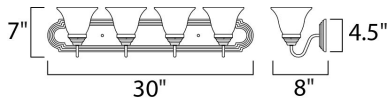

MEASUREMENTS

DIMENSION : 30" W x 7" H x 8" Ext
 BACK PLATE : 26.38" W x 4.38" H x 4.07" HCO
 HANGING WEIGHT : 6.84 lb

LAMPING

INPUT VOLTAGE : 120V
 LUMENS : 4,600 Rated
 BULB : 4 x 60W Incandescent E26 Medium , 240W Total
 BULB INCLUDED : (Not Included)
 DIMMABLE : Yes