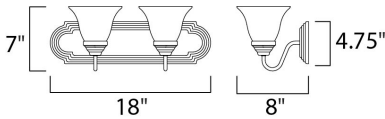

**MEASUREMENTS**

DIMENSION : 18" W x 7" H x 8" Ext  
 BACK PLATE : 18" W x 4.75" H x 4.07" HCO  
 HANGING WEIGHT : 3.53 lb

**LAMPING**

INPUT VOLTAGE : 120V  
 LUMENS : 2,300 Rated  
 BULB : 2 x 60W Incandescent E26 Medium , 120W Total  
 BULB INCLUDED : (Not Included)  
 DIMMABLE : Yes