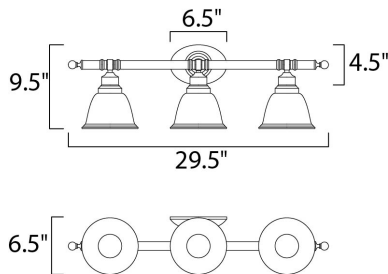

MEASUREMENTS

DIMENSION : 29.5" W x 9.5" H x 6.5" Ext
 BACK PLATE : 6.42" W x 4.53" H x 2.25" HCO
 HANGING WEIGHT : 5.95 lb

LAMPING

INPUT VOLTAGE : 120V
 LUMENS : 3,450 Rated
 BULB : 3 x 60W Incandescent E26 Medium , 180W Total
 BULB INCLUDED : (Not Included)
 DIMMABLE : Yes