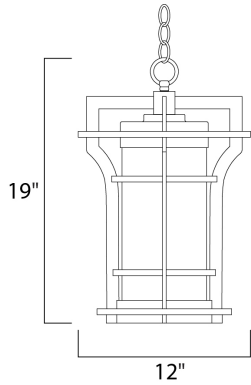

PRODUCT DESCRIPTION

MEASUREMENTS

DIMENSION : 12" L x 12" W x 19" H
 HANGING WEIGHT : 13.2 lb

LAMPING

INPUT VOLTAGE : 120V
 LUMENS : 1,000 Rated
 BULB : 1 x 12W LED E26 Medium , 12W Total
 BULB INCLUDED : (Included)
 DIMMABLE : Triac CL
 CRI : 90+ CRI
 COLOR_TEMP : 3000K

FINISHES OPTION

 Black Oxide

GLASS

Water Glass WG

MATERIAL

Die Cast Aluminum

RATINGS

cETLus
 Damp Location
 JA8 Bulb In