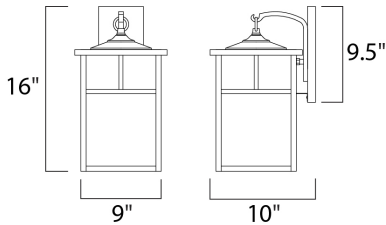

**PRODUCT DESCRIPTION**

**MEASUREMENTS**

DIMENSION : 9" W x 16" H x 10" Ext  
 BACK PLATE : 6" W x 9.5" H x 4.75" HCO  
 HANGING WEIGHT : 3.02 lb

**LAMPING**

INPUT VOLTAGE : 120V  
 LUMENS : 900 Rated  
 BULB : 1 x 12W LED E26 Medium , 12W Total  
 BULB INCLUDED : (Included)  
 DIMMABLE : Triac CL  
 CRI : 90+ CRI  
 COLOR\_TEMP : 3000K

**FINISHES OPTION**

 Burnished

**GLASS**

Honey HO

**MATERIAL**

Aluminum

**RATINGS**

cETLus  
 Wet Location  
 JA8 Bulb In