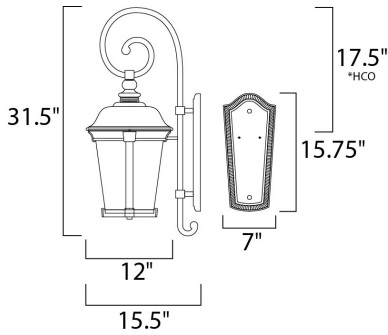

PRODUCT DESCRIPTION

MEASUREMENTS

DIMENSION : 12" W x 31.5" H x 15.5" Ext
BACK PLATE : 7" W x 15.75" H x 15.5" HCO
HANGING WEIGHT : 11.88 lb

LAMPING

INPUT VOLTAGE : 120V
LUMENS : 1,100 Rated
BULB : 1 x 12W LED E26 Medium , 12W Total
BULB INCLUDED : (Included)
DIMMABLE :
CRI : 90+ CRI
COLOR_TEMP : 3000K

FINISHES OPTION

Bronze

GLASS

Frosted Seedy FS

MATERIAL

Die Cast Aluminum + Glass

RATINGS

cETLus
Wet Location
JA8 Bulb In

ADDITIONAL

RATED LIFE 25000 Hours
OPERATING TEMPERATURE:
-20°C (-4°F), 40°C (104°F)

Always consult a qualified electrician before installing any lighting product.