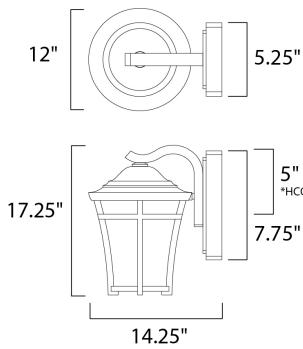

PRODUCT DESCRIPTION

MEASUREMENTS

DIMENSION : 12" W x 17.25" H x 14.25" Ext
BACK PLATE : 5.25" W x 7.75" H x 5" HCO
HANGING WEIGHT : 11 lb

LAMPING

INPUT VOLTAGE : 120V
LUMENS : 1,100 Rated
BULB : 1 x 12W LED E26 Medium , 12W Total
BULB INCLUDED : (Included)
DIMMABLE :
CRI : 90+ CRI
COLOR_TEMP : 3000K

FINISHES OPTION

Copper Oxide

GLASS

Lace LA

MATERIAL

Die Cast Aluminum

RATINGS

cETLus
Wet Location
For Outdoor

ADDITIONAL

RATED LIFE 25000 Hours
OPERATING TEMPERATURE:
-20°C (-4°F), 40°C (104°F)

Always consult a qualified electrician before installing any lighting product.