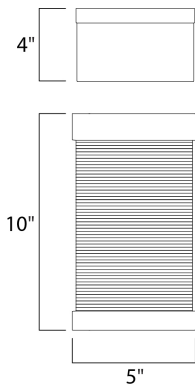

MEASUREMENTS

DIMENSION : 5" W x 10" H x 4" Ext
 BACK PLATE : 5" W x 10" H x 5" HCO
 HANGING WEIGHT : 4.488 lb

LAMPING

INPUT VOLTAGE : 120V
 LUMENS : 640 Rated
 BULB : 1 x 8W LED AC Integrated , 8W Total
 BULB INCLUDED : (Integrated)
 DIMMABLE : Triac CL
 CRI : 90+ CRI
 COLOR_TEMP : 3000K
 LIGHTING_DIRECTION : Down