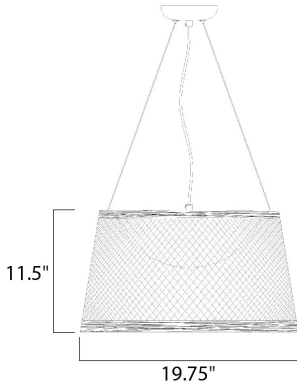

#### PRODUCT DESCRIPTION

This casual collection of lighting features hand formed shades of fiber twine coated with a polyurethane material for strength and durability. The resilience of the construction makes it suitable for damp locations and the ideal lighting for covered patios and outdoor living spaces. With the Integrated LED, this collection is a perfect combination of style and security lighting.

#### MEASUREMENTS

DIMENSION : 20.25" W x 11" H  
 MAX OAH : 141" OAH  
 HANGING WEIGHT : 5.93 lb