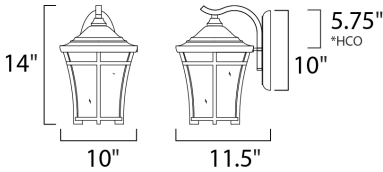

*height from center of outlet to the top of the fixture

MEASUREMENTS

- DIMENSION : 10" W x 14" H x 11.5" Ext
- BACK PLATE : 5.25" W x 10" H x 5.75" HCO
- HANGING WEIGHT : 5.55 lb

LAMPING

- INPUT VOLTAGE : 120V
- LUMENS : 1,150 Rated
- BULB : 1 x 60W Incandescent E26 Medium , 60W Total
- BULB INCLUDED : (Not Included)
- DIMMABLE : Yes