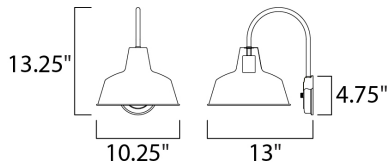

MEASUREMENTS

DIMENSION : 10.25" W x 13.25" H x 13" Ext
 BACK PLATE : 4.75" W x 4.75" H x 10.5" HCO
 HANGING WEIGHT : 2.86 lb

LAMPING

INPUT VOLTAGE : 120V
 BULB : 1 x 60W Incandescent E26 Medium , 60W Total
 BULB INCLUDED : (Not Included)
 DIMMABLE : Yes
 LIGHTING_DIRECTION : Down