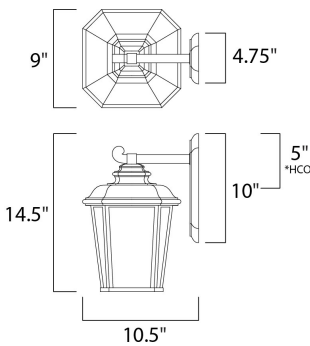

PRODUCT DESCRIPTION

A classical, traditional style finished in a rustic Black Oxide finish with Weathered Frost glass is sure to add elegance to your home's exterior. Available in both incandescent and fluorescent versions with an source to consider.

MEASUREMENTS

DIMENSION : 9" W x 14.5" H x 10.5" Ext
BACK PLATE : 4.75" W x 10" H x 5" HCO
HANGING WEIGHT : 5.51 lb

LAMPING

INPUT VOLTAGE : 120V
LUMENS : 0 Rated
BULB : 1 x 60W Incandescent E26 Medium , 60W Total
BULB INCLUDED : (Not Included)
DIMMABLE : Yes

FINISHES OPTION

Black Oxide

GLASS

Weathered Frost WF

MATERIAL

Aluminum + Glass

RATINGS

cETLus
Wet Location

ADDITIONAL

OPERATING TEMPERATURE:
-20°C (-4°F), 40°C (104°F)

Always consult a qualified electrician before installing any lighting product.