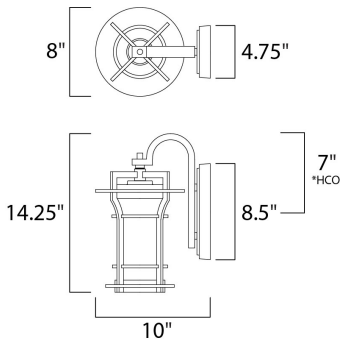

PRODUCT DESCRIPTION

Bold, exterior design of Die Cast aluminum finished in Black Oxide support elongated cylinders of clear Waterglass. Light is gently diffused by a second inner cylinder of Satin White glass.

MEASUREMENTS

- DIMENSION : 8" W x 14.25" H x 10" Ext
- BACK PLATE : 4.75" W x 8.5" H x 7" HCO
- HANGING WEIGHT : 2.14 lb

LAMPING

- INPUT VOLTAGE : 120V
- LUMENS : 0 Rated
- BULB : 1 x 60W Incandescent E26 Medium , 60W Total
- BULB INCLUDED : (Not Included)
- DIMMABLE : Yes

FINISHES OPTION

- Black Oxide

GLASS

Water Glass WG

MATERIAL

Aluminum + Glass

RATINGS

cETLus
Wet Location

ADDITIONAL

OPERATING TEMPERATURE:
-20°C (-4°F), 40°C (104°F)

Always consult a qualified electrician before installing any lighting product.