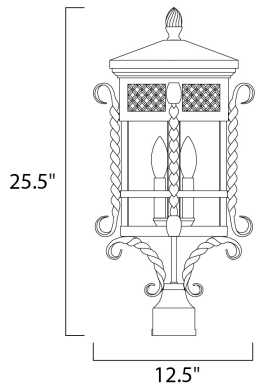

**PRODUCT DESCRIPTION**

Scottsdale is a traditional, Mediterranean style collection from Maxim Lighting International in Country Forge finish with Seedy glass.

**MEASUREMENTS**

DIMENSION : 12.5" L x 12.5" W x 25.5" H  
 HANGING WEIGHT : 20.7 lb