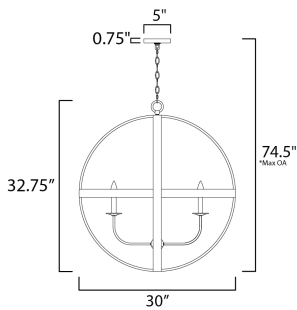

FINISHES OPTION

-  Antique Pecan / Black
-  Barn Wood / Black

MATERIAL

Steel

RATINGS

cULus
Dry Location

ADDITIONAL

ADJUSTABLE
SLOPE: 90
RATED LIFE NA Hours
OPERATING TEMPERATURE:
-20°C (-4°F), 40°C (104°F)

*max overall height

MEASUREMENTS

- DIMENSION : 30" L x 30" W x 32.75" H
- MAX OAH : 74.5" OAH
- CANOPY : 5" W x 0.75" H x 5" L
- HANGING WEIGHT : 11.66 lb

LAMPING

- INPUT VOLTAGE : 120V
- BULB : 6 x 60W Incandescent E12 Candelabra , 360W Total
- BULB INCLUDED : (Not Included)
- DIMMABLE : Yes