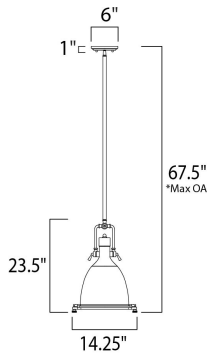

*max overall height

MEASUREMENTS

- DIMENSION : 14.25" L x 14.25" W x 23.5" H
- MAX OAH : 67.5" OAH
- CANOPY : 6" W x 1" H x 6" L
- HANGING WEIGHT : 9.46 lb

LAMPING

- INPUT VOLTAGE : 120V
- LUMENS : 1,150 Rated
- BULB : 1 x 60W Incandescent E26 Medium , 60W Total
- BULB INCLUDED : (Not Included)
- DIMMABLE : Yes