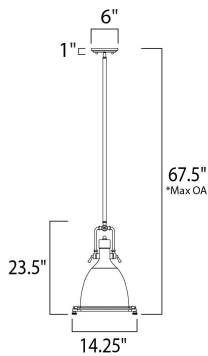

*max overall height

MEASUREMENTS

- DIMENSION : 14.25" L x 14.25" W x 23.5" H
- MAX OAH : 67.5" OAH
- CANOPY : 6" W x 1" H x 6" L
- HANGING WEIGHT : 9.46 lb

LAMPING

- INPUT VOLTAGE : 120V
- LUMENS : 1,150 Rated
- BULB : 1 x 60W Incandescent E26 Medium , 60W Total
- BULB INCLUDED : (Not Included)
- DIMMABLE : Yes