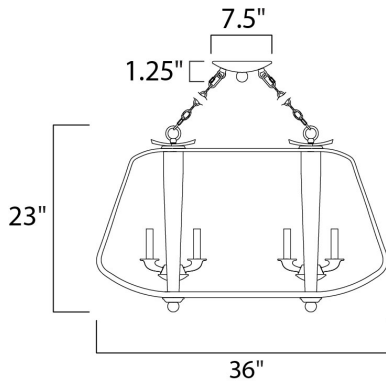

**PRODUCT DESCRIPTION**

Unique pendants formed of bent wood finished in Barnwood which is a weathered and distressed look. The internal clusters and details are constructed of cast iron in a hammered pattern and finished in a natural looking Iron Ore. A excellent blend of soft shape and rustic finish allows for this collection to fit into a number of interior designs.

**MEASUREMENTS**

DIMENSION : 19" L x 36" W x 23" H  
 MAX OAH : 63.13" OAH  
 CANOPY : 7.5" W x 1.38" H x 7.5" L  
 HANGING WEIGHT : 18.26 lb

**LAMPING**

INPUT VOLTAGE : 120V  
 LUMENS : 0 Rated  
 BULB : 6 x 40W Incandescent E12 Candelabra , 240W Total  
 BULB INCLUDED : (Not Included)  
 DIMMABLE : Yes