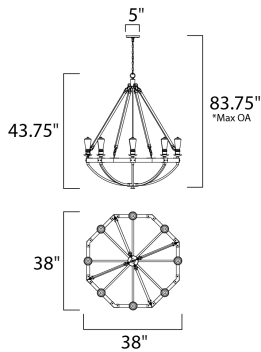

MEASUREMENTS

DIMENSION : 38" L x 38" W x 43.75" H
 MAX OAH : 83.75" OAH
 CANOPY : 5" W x 0.75" H x 5" L
 HANGING WEIGHT : 20.9 lb

LAMPING

INPUT VOLTAGE : 120V
 LUMENS : 0 Rated
 BULB : 8 x 60W Incandescent E26 Medium , 480W Total
 BULB INCLUDED : (Not Included)
 DIMMABLE : Yes