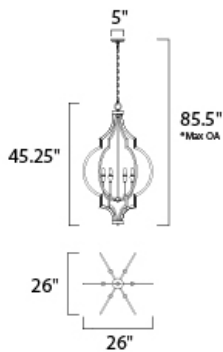

**MEASUREMENTS**

DIMENSION : 26" L x 26" W x 45.25" H  
 MAX OAH : 85.5" OAH  
 CANOPY : 5" W x 1.25" H x 5" L  
 HANGING WEIGHT : 13.64 lb

**LAMPING**

INPUT VOLTAGE : 120V  
 LUMENS : 0 Rated  
 BULB : 6 x 60W Incandescent E12 Candelabra , 360W Total  
 BULB INCLUDED : (Not Included)  
 DIMMABLE : Yes