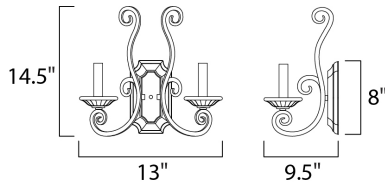

**PRODUCT DESCRIPTION**

This decorative classic in Oil Rubbed Bronze finish is both dramatic and subtle, with or without shades.

**MEASUREMENTS**

DIMENSION : 13" W x 14.5" H x 9.5" Ext  
 MAX OAH : 4.57" W x 8" H  
 HANGING WEIGHT : 3.26 lb