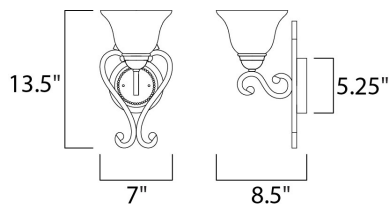

PRODUCT DESCRIPTION

This decorative classic in Oil Rubbed Bronze finish is both dramatic and subtle, with or without shades.

MEASUREMENTS

DIMENSION : 7" W x 13.5" H x 8.5" Ext
 MAX OAH : 5.35" W x 5.35" H
 HANGING WEIGHT : 3.53 lb