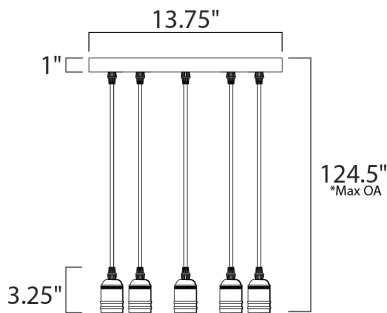

*max overall height

MEASUREMENTS

- DIMENSION : 13.75" L x 13.75" W x 3.25" H
- MAX OAH : 124.5" OAH
- CANOPY : 13.75" W x 1" H x 13.75" L
- HANGING WEIGHT : 4.84 lb
- WIRE LENGTH : 120"

LAMPING

- INPUT VOLTAGE : 110-130V
- BULB : 5 x 60W Incandescent E26 Medium , 300W Total
- BULB INCLUDED : (Not Included)
- DIMMABLE : Yes

FINISHES OPTION

 Black / Antique Brass

MATERIAL

Steel + Aluminum

RATINGS

cETLus
Dry Location

ADDITIONAL

SLOPE: 120
OPERATING TEMPERATURE:
-20°C (-4°F), 40°C (104°F)