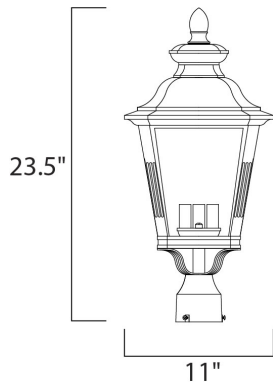

PRODUCT DESCRIPTION

Knoxville is an updated take on the traditional lantern style. Finished in Bronze and with the option of Clear or Frosted glass, our Incandescent version is sure to wow.

MEASUREMENTS

DIMENSION : 11" L x 11" W x 23.5" H
 HANGING WEIGHT : 6.01 lb

LAMPING

INPUT VOLTAGE : 120V
 LUMENS : 1,800 Rated
 BULB : 3 x 40W Incandescent E12 Candelabra , 120W Total
 BULB INCLUDED : (Not Included)
 DIMMABLE : Yes