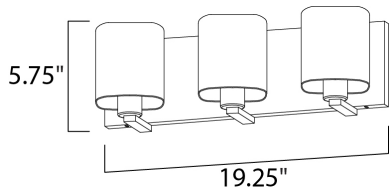

PRODUCT DESCRIPTION

Satin White bands of cased glass wrap around each lamp creating a soft ribbon of light. Back plates finished in Polished Chrome or Satin Nickel complement the majority of bath fittings.

MEASUREMENTS

DIMENSION : 19.25" W x 5.75" H x 5.5" Ext
 BACK PLATE : 19.25" W x 5.5" H x 2.75" HCO
 HANGING WEIGHT : 4.99 lb

LAMPING

INPUT VOLTAGE : 120V
 LUMENS : 0 Rated
 BULB : 3 x 60W Incandescent E26 Medium , 180W Total
 BULB INCLUDED : (Not Included)
 DIMMABLE : Yes