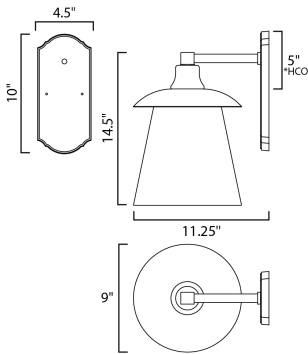

PRODUCT DESCRIPTION

Our new collections of outdoor fixtures feature the latest trends at excellent pricing. The combination of long-lasting die cast aluminum and hand blown thick clear glass is accentuated with the two-tone finish of Bronze and Gold creating the ultimate designer look.

MEASUREMENTS

- DIMENSION : 9" W x 14.5" H x 11.25" Ext
- BACK PLATE : 4.5" W x 10" H x 5" HCO
- HANGING WEIGHT : 3.89 lb

LAMPING

- INPUT VOLTAGE : 120V
- LUMENS : 450 Rated (400 Del.)
- BULB : 1 x 6W LED E26 Medium , 6W Total
- BULB INCLUDED : (Included)
- DIMMABLE : Triac CL
- CRI : 90+ CRI
- COLOR_TEMP : 2700K
- LIGHTING_DIRECTION : Down

FINISHES OPTION

MATERIAL

Aluminum + Glass

RATINGS

cETLus
Wet Location

ADDITIONAL

INSTALL UP/DOWN: Down
RATED LIFE 35000 Hours
OPERATING TEMPERATURE:
-20°C (-4°F), 40°C (104°F)

Always consult a qualified electrician before installing any lighting product.