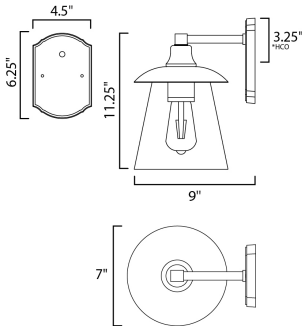

PRODUCT DESCRIPTION

Our new collections of outdoor fixtures feature the latest trends at excellent pricing. The combination of long-lasting die cast aluminum and hand blown thick clear glass is accentuated with the two-tone finish of Bronze and Gold creating the ultimate designer look.

MEASUREMENTS

- DIMENSION : 7" W x 11.25" H x 9" Ext
- BACK PLATE : 4.5" W x 6.25" H x 3.25" HCO
- HANGING WEIGHT : 2.88 lb

LAMPING

- INPUT VOLTAGE : 120V
- LUMENS : 450 Rated (400 Del.)
- BULB : 1 x 6W LED E26 Medium , 6W Total
- BULB INCLUDED : (Included)
- DIMMABLE : Triac CL
- CRI : 90+ CRI
- COLOR_TEMP : 2700K
- LIGHTING_DIRECTION : Down

FINISHES OPTION

MATERIAL

Aluminum + Glass

RATINGS

cETLus
Wet Location

ADDITIONAL

INSTALL UP/DOWN: Down
RATED LIFE 35000 Hours
OPERATING TEMPERATURE:
-20°C (-4°F), 40°C (104°F)

Always consult a qualified electrician before installing any lighting product.